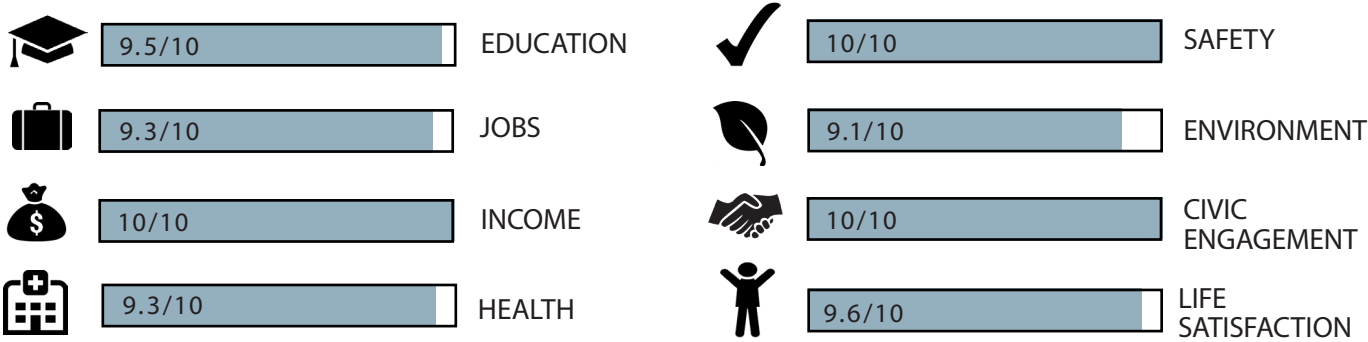

### OECD SCORES

The organisation for Economic Co-Operation and Development (OECD) evaluates and measures various indicators from countries around the world. These indicators can be used to compare quality of lives in various places around the world. Canberra is ranked as the best place to live in Australia. Take a look at Canberra's OECD scores below: